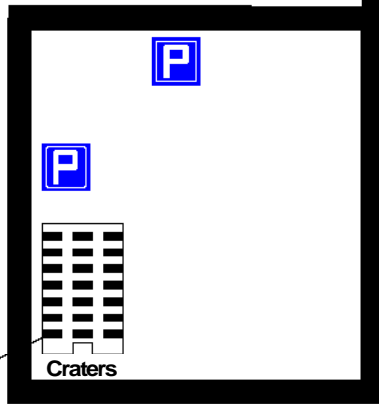

NE Pine Island Road

Consignment Plus Sign

78

1110 Park

The office entrance is on the NE side of the building

Craters

Warehouse

7-11

Del Prado

Craters and Freighters

C&F is the building in the SW corner of the complex

1136 Pine Island Rd. Suite 71
Cape Coral, FL 33909
Office Phone: 239-772-3100

Directions: Turn south at the Consignment Plus sign and immediately turn right. Left at the end of the drive, C&F is located in the SW corner of the complex.